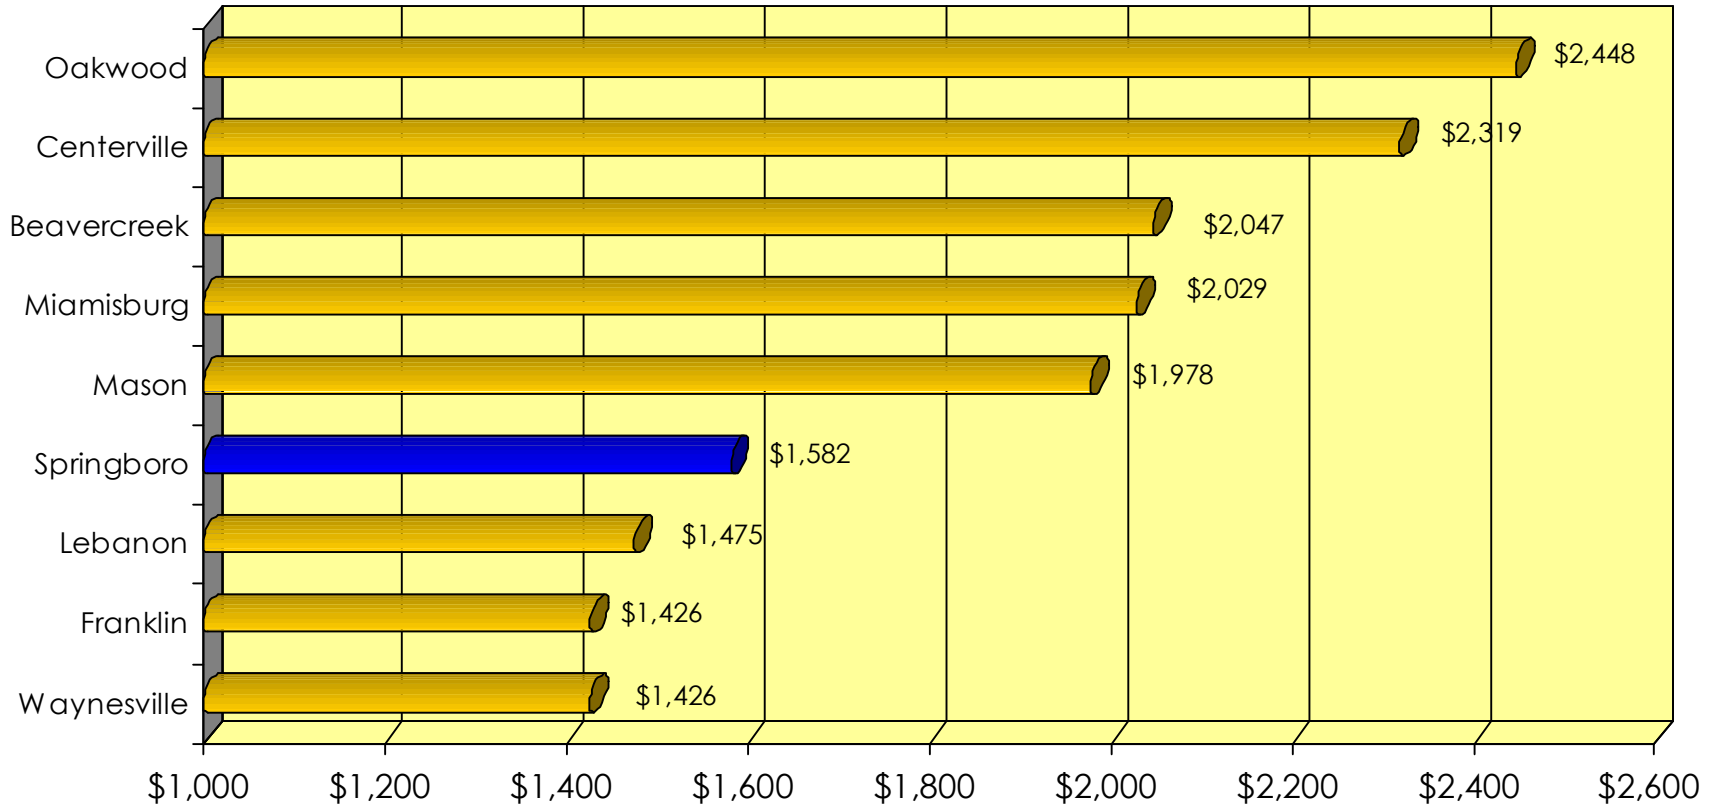

Yearly Property Tax for \$100K Home

Springboro property taxes are lower than most nearby communities

Note: Waynesville figures do not include additional levy passed 02/09
All districts shown rated Excellent with Distinction except Franklin and Miamisburg